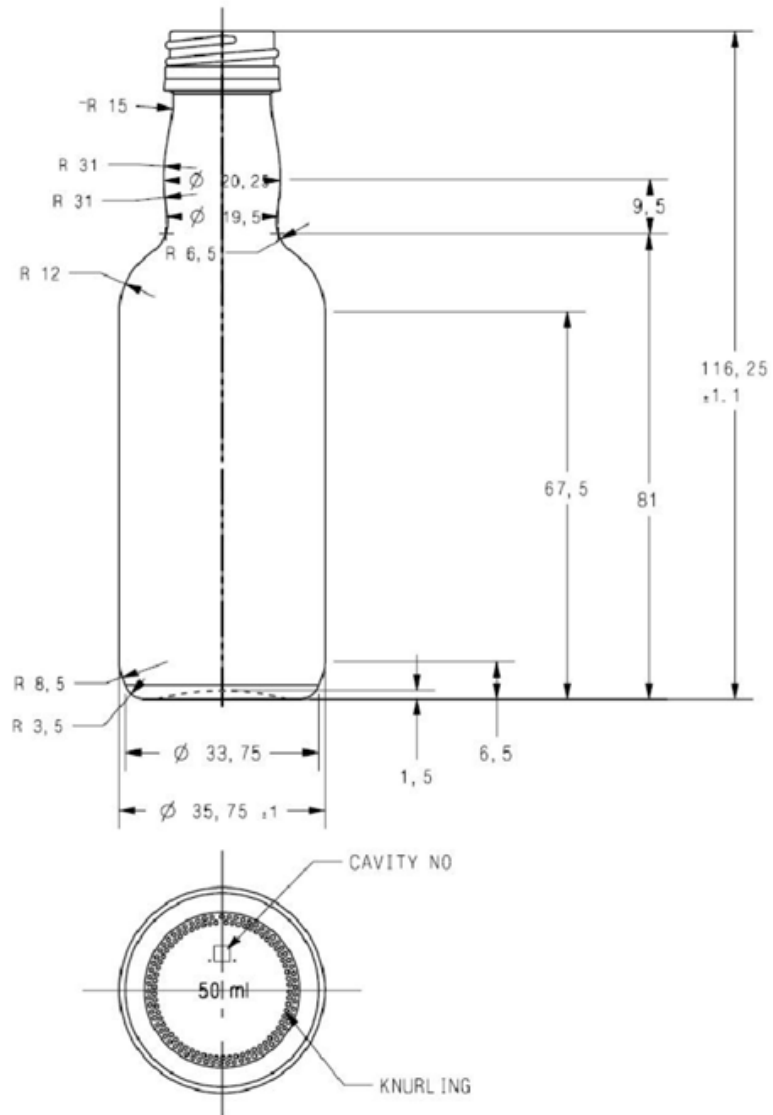

## 50ML MINIATURE ROUND GLASS SPIRIT/ESSENCE BOTTLE

Product code	ESS1A
Finish	GF 20S 303
Capacity	50ml
Brim-full capacity	50ml