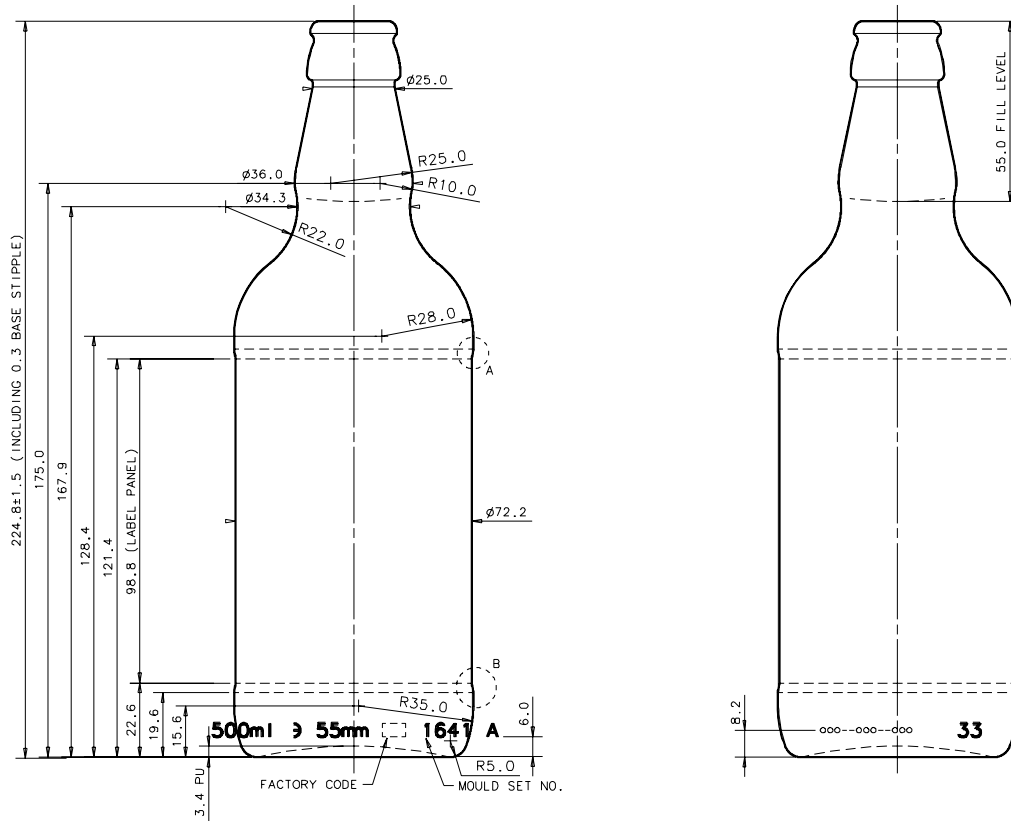

18 24

HS FRENCH FLINT

THE GLASS CONTAINER SPECIALISTS

500ML LIGHTWEIGHT AMC BEER

Product code	BEER500A
Finish	Crown Standard 26mm
Capacity	500ml
Brim-full capacity	525ml