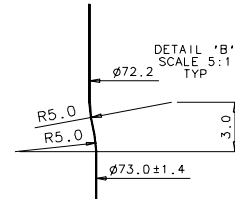

18 24

HS FRENCH FLINT

THE GLASS CONTAINER SPECIALISTS

500ML LIGHTWEIGHT AMC BEER

Product code	BEER500A
Finish	Crown Standard 26mm
Capacity	500ml
Brim-full capacity	525ml