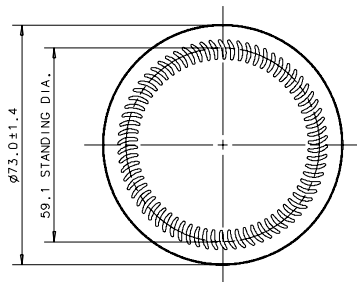

18 24

HS FRENCH FLINT

THE GLASS CONTAINER SPECIALISTS

500ML LIGHTWEIGHT AMC BEER

Product code	BEER500A
Finish	Crown Standard 26mm
Capacity	500ml
Brim-full capacity	525ml