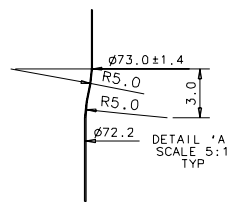

18 24

HS FRENCH FLINT

THE GLASS CONTAINER SPECIALISTS

500ML LIGHTWEIGHT AMC BEER

Product code	BEER500A
Finish	Crown Standard 26mm
Capacity	500ml
Brim-full capacity	525ml