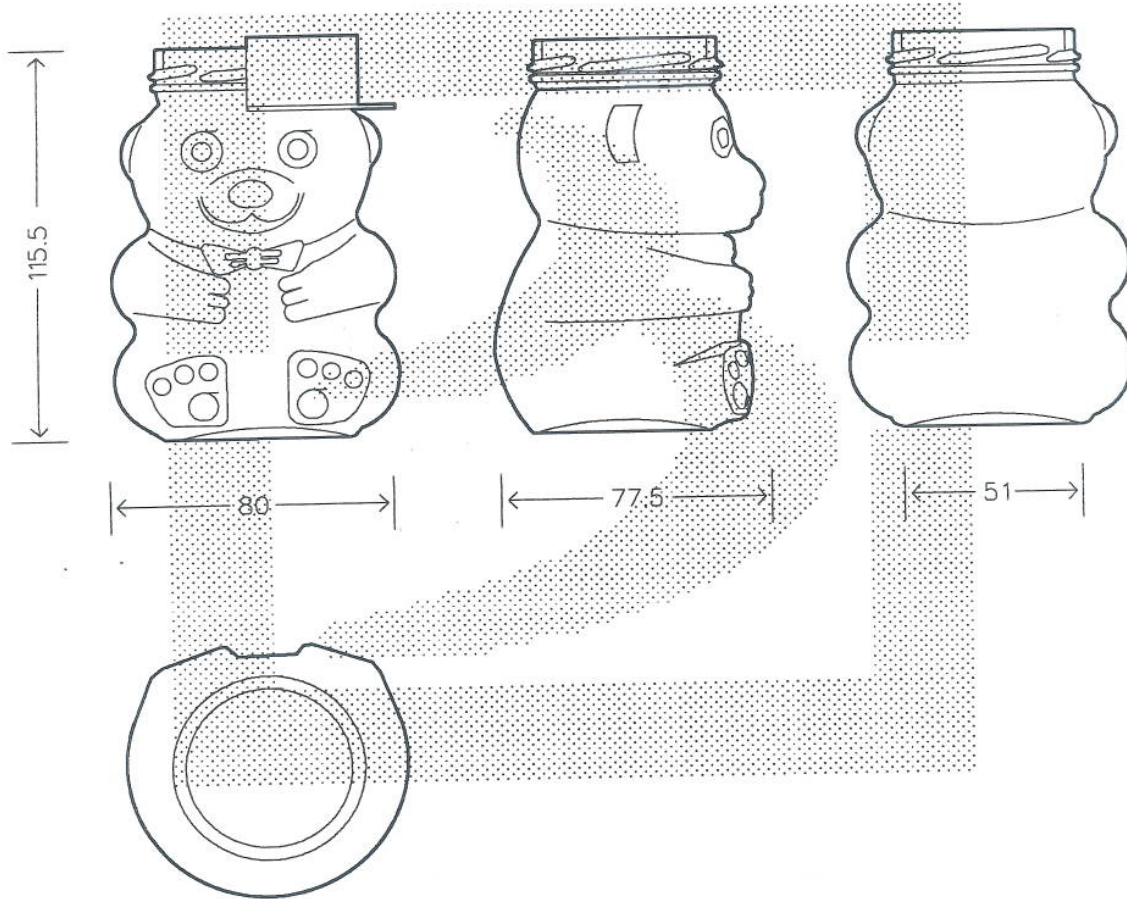

18

24

HS FRENCH FLINT

THE GLASS CONTAINER SPECIALISTS

280ML TEDDY BEAR GLASS JAR

Product code	T285A / CT285
Finish	58mm Twist-off
Capacity	280ml
Brim-full capacity	280ml