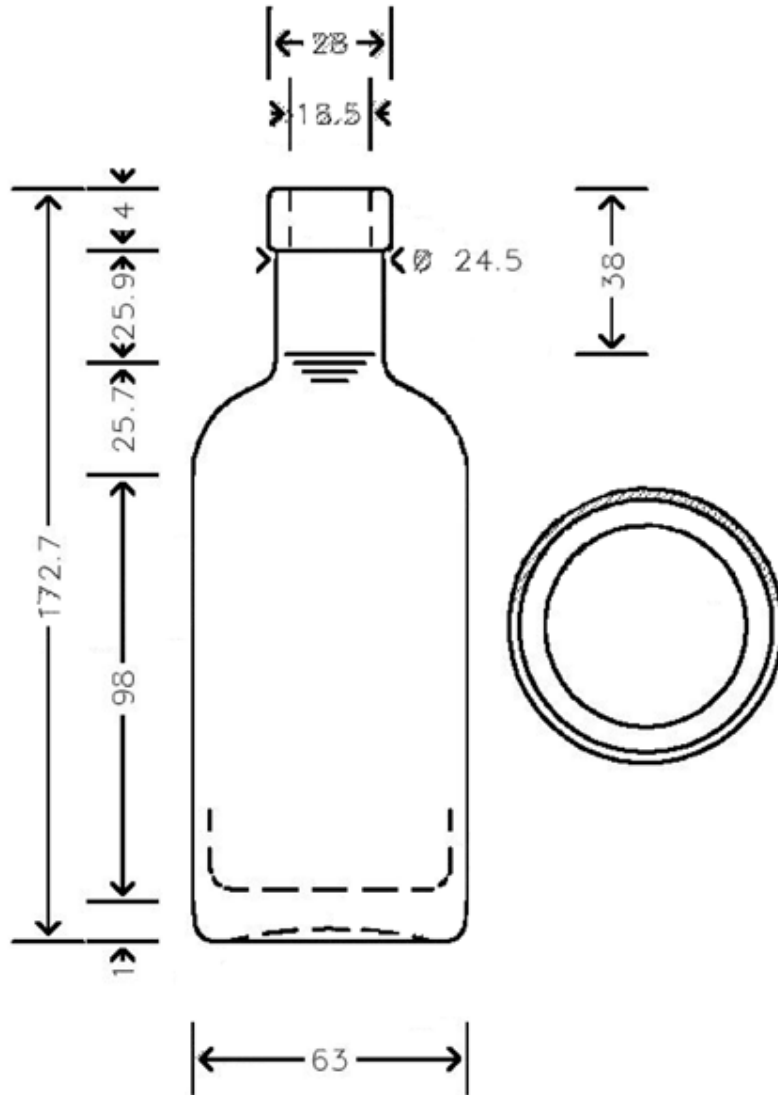

## 250ML POLO GLASS DECANTER

Product code	POLO250
Finish	Cork Mouth
Capacity	250ml
Brim-full capacity	261ml