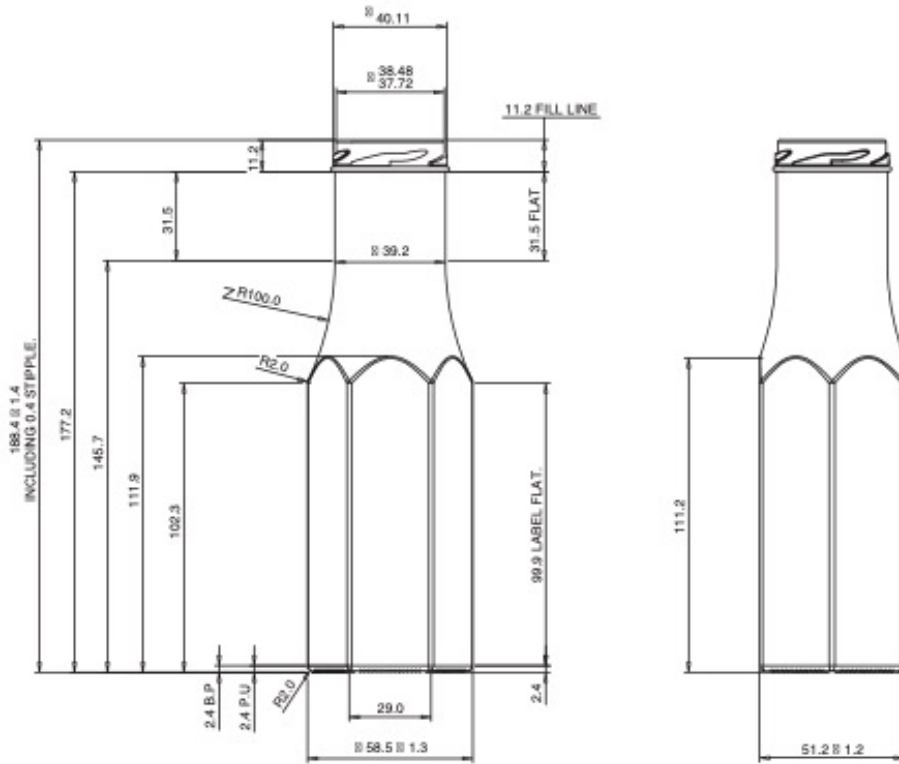

18 24

# HS FRENCH FLINT

THE GLASS CONTAINER SPECIALISTS

ALPHA NUMERIC CODE ON BASE  
EMBOSSED 0.6 DEEP.

'BEATSON CLARK LOGO' AND  
SERIES LETTER EMBOSSED  
0.4 DEEP AS SHOWN.

VIEW ON BASE EMBOSSED  
0.4 DEEP WITH BAR STIPPLE.

## 250ML HEXAGONAL SAUCE GLASS BOTTLE

Product code	0921T00060
Finish	43mm Twist-off
Capacity	250ml
Brim-full capacity	260ml