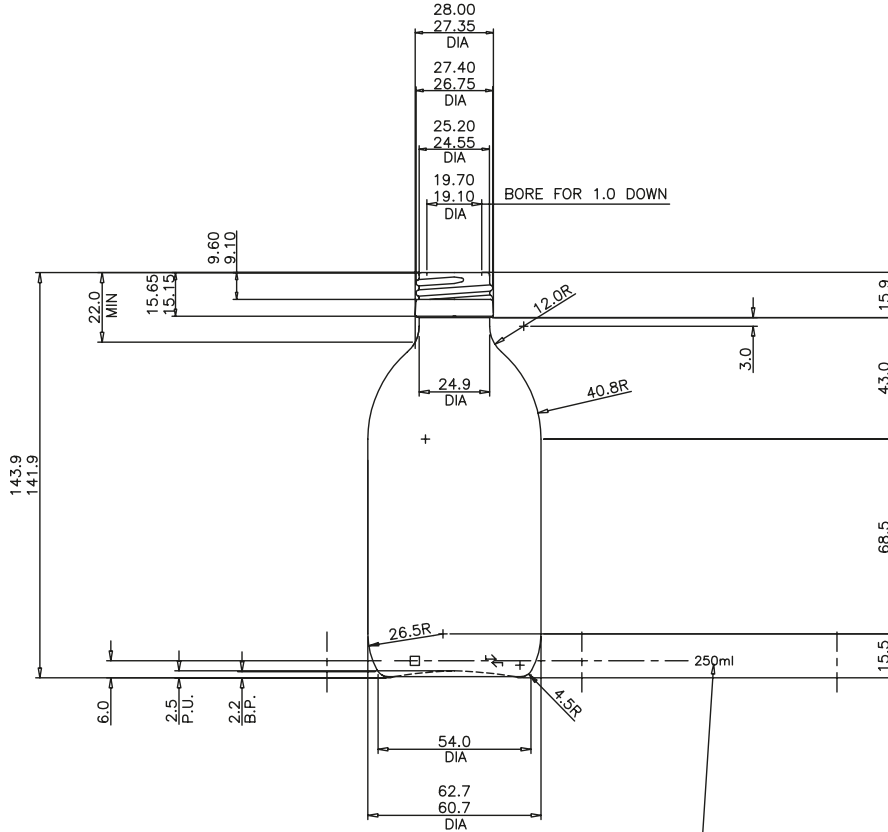

18 24

# HS FRENCH FLINT

THE GLASS CONTAINER SPECIALISTS

MOULD No & TRADE MARK  
EMBOSSD AS SHOWN  
NOMINAL SIZE TO BE  
ON OPPOSITE HALF

ALPHA NUMERIC CODE  
USE 2.5 GRID

VIEW ON BASE  
STANDING AREA EMBOSSD  
WITH CRESCENT STIPPLE

## 250ML AMBER ALPHA GLASS BOTTLE

Product code	AA250
Finish	28 ROPP
Capacity	250ml
Brim-full capacity	265.9ml