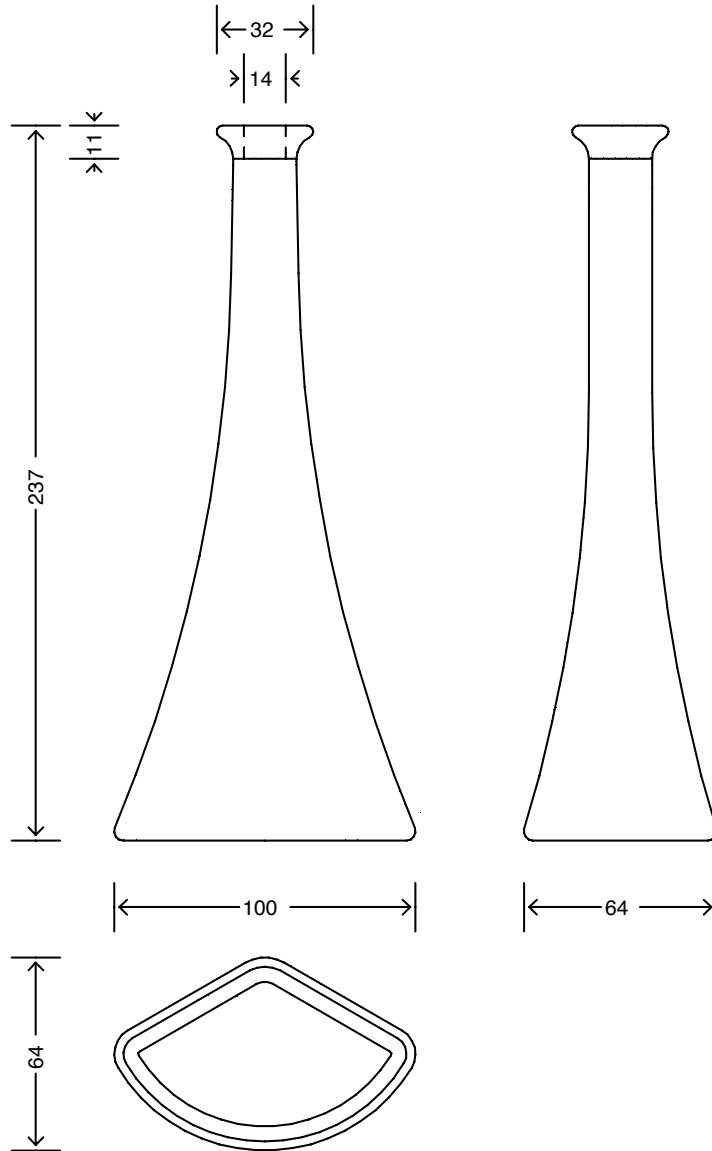

18

24

HS FRENCH FLINT

THE GLASS CONTAINER SPECIALISTS

200ML SONATA GLASS BOTTLE

Product code	SONATA200
Finish	BOCCA PROFUMO
Capacity	200ml
Brim-full capacity	212ml