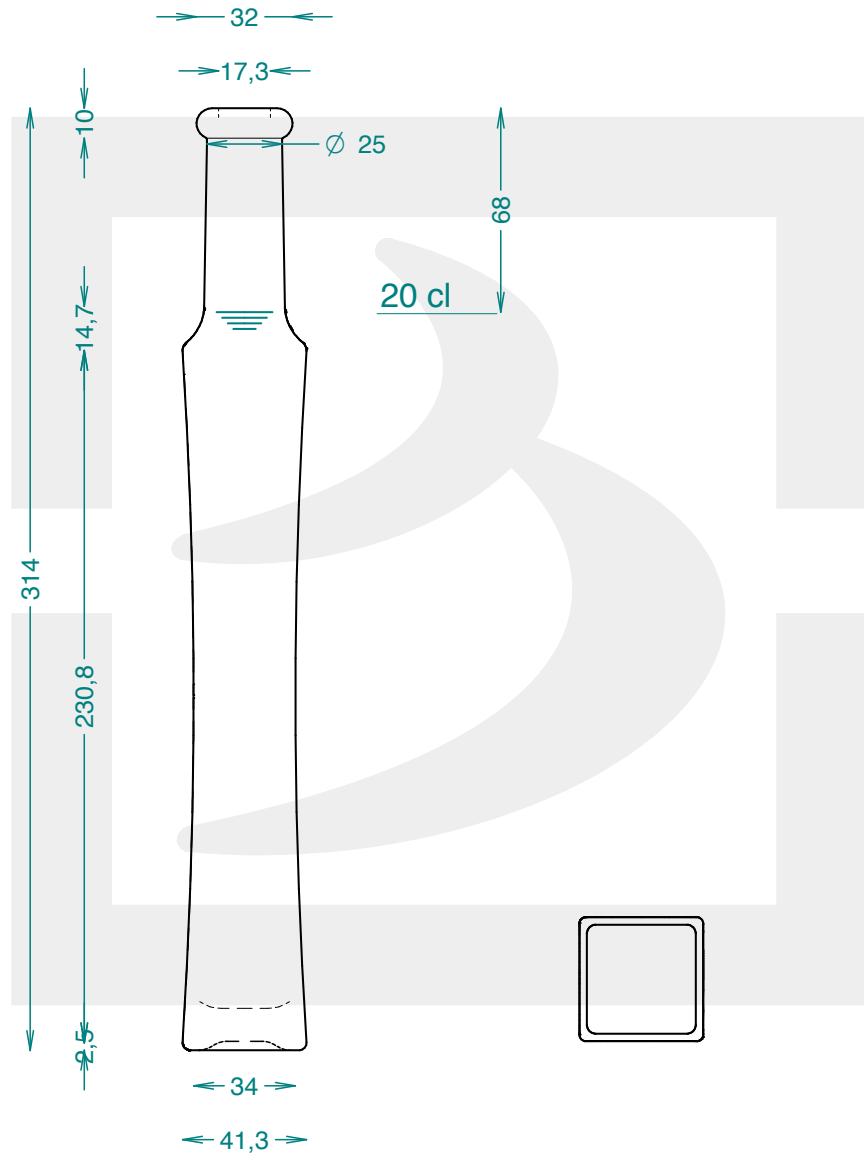

## 200ML ESMERALDA GLASS BOTTLE

Product code	ESM200II
Finish	Cork Neck
Capacity	200ml
Brim-full capacity	218ml