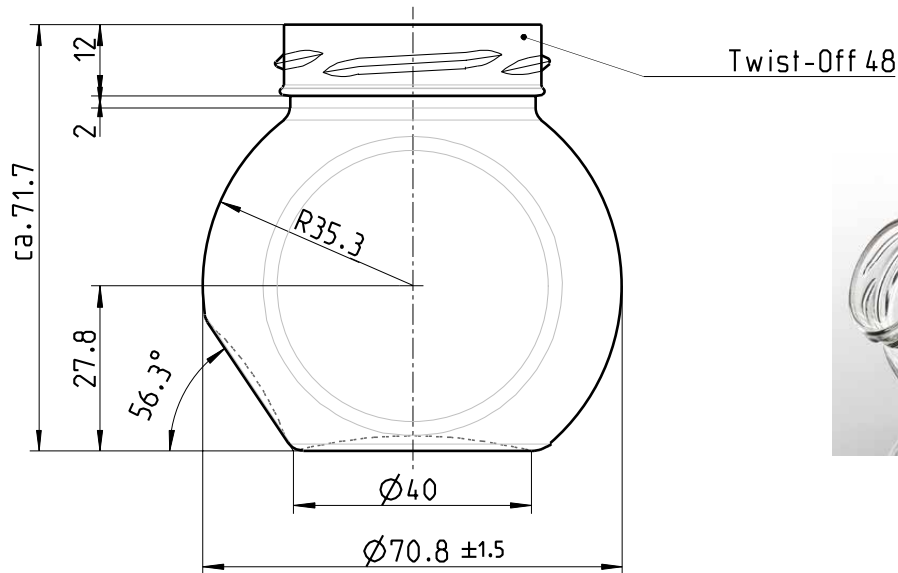

## 130ML SWEEITE OFFSET GLASS JAR

Product code	PS135
Finish	48mm Twist-off
Capacity	130ml
Brim-full capacity	136ml