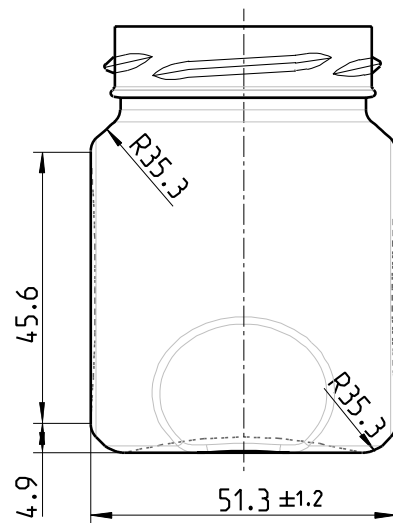

## 130ML SWEEITE OFFSET GLASS JAR

Product code	PS135
Finish	48mm Twist-off
Capacity	130ml
Brim-full capacity	136ml