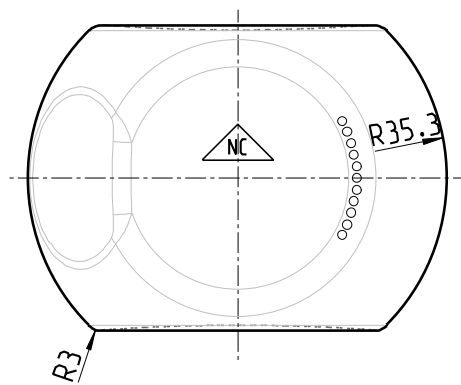

## 130ML SWEEITE OFFSET GLASS JAR

Product code	PS135
Finish	48mm Twist-off
Capacity	130ml
Brim-full capacity	136ml