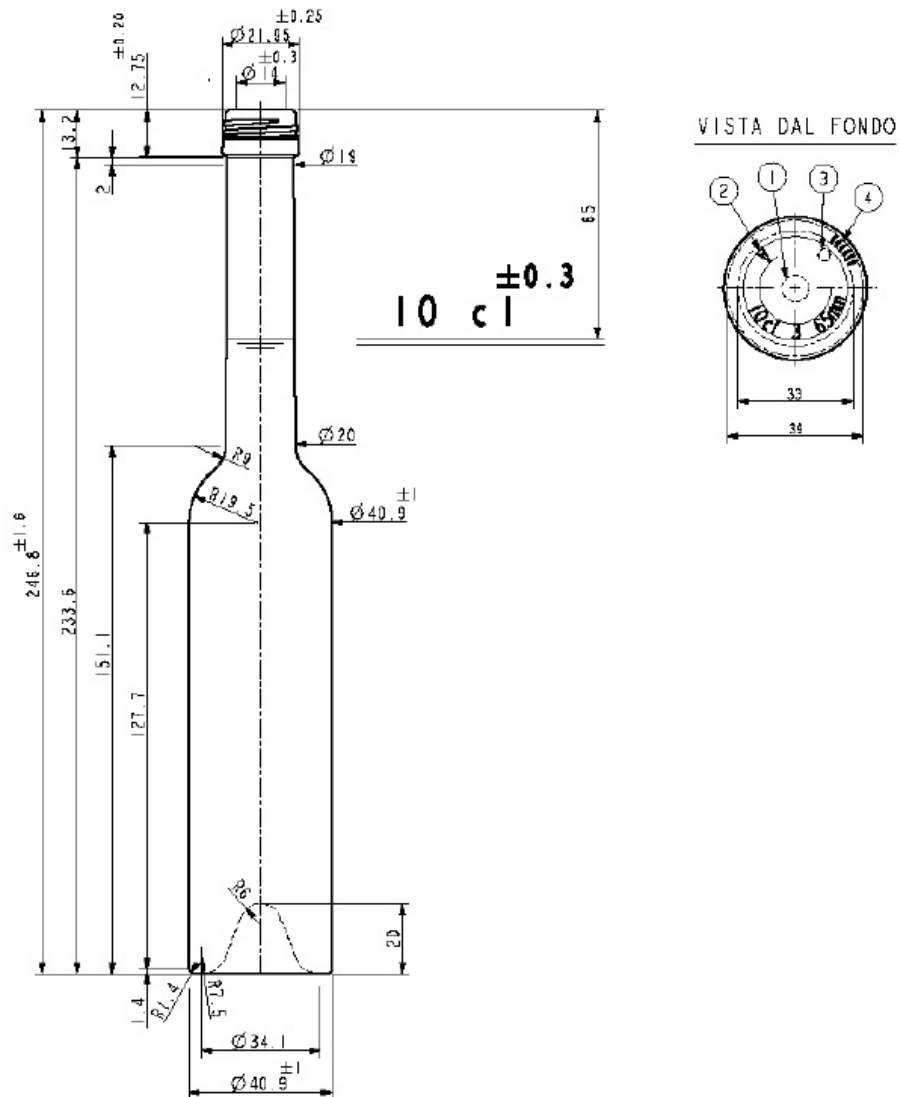

18

24

HS FRENCH FLINT

THE GLASS CONTAINER SPECIALISTS

100ML PLATIN GLASS BOTTLE

Product code	PLATIN100
Finish	22R3
Capacity	100ml
Brim-full capacity	112ml