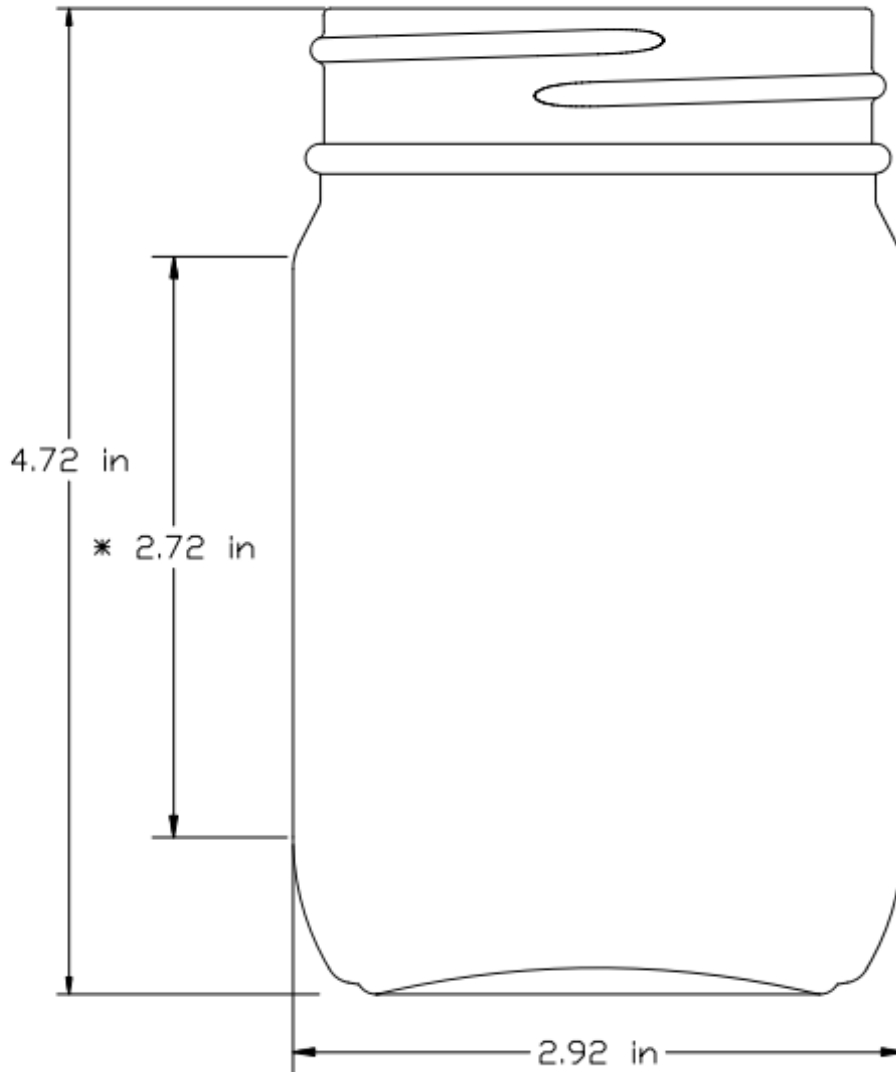

18

24

**HS FRENCH FLINT**

THE GLASS CONTAINER SPECIALISTS

Product code	MASON12OZ
Finish	TWIST OFF
Capacity	355ml
Brim-full capacity	355ml
Weight (Approx.)	340g