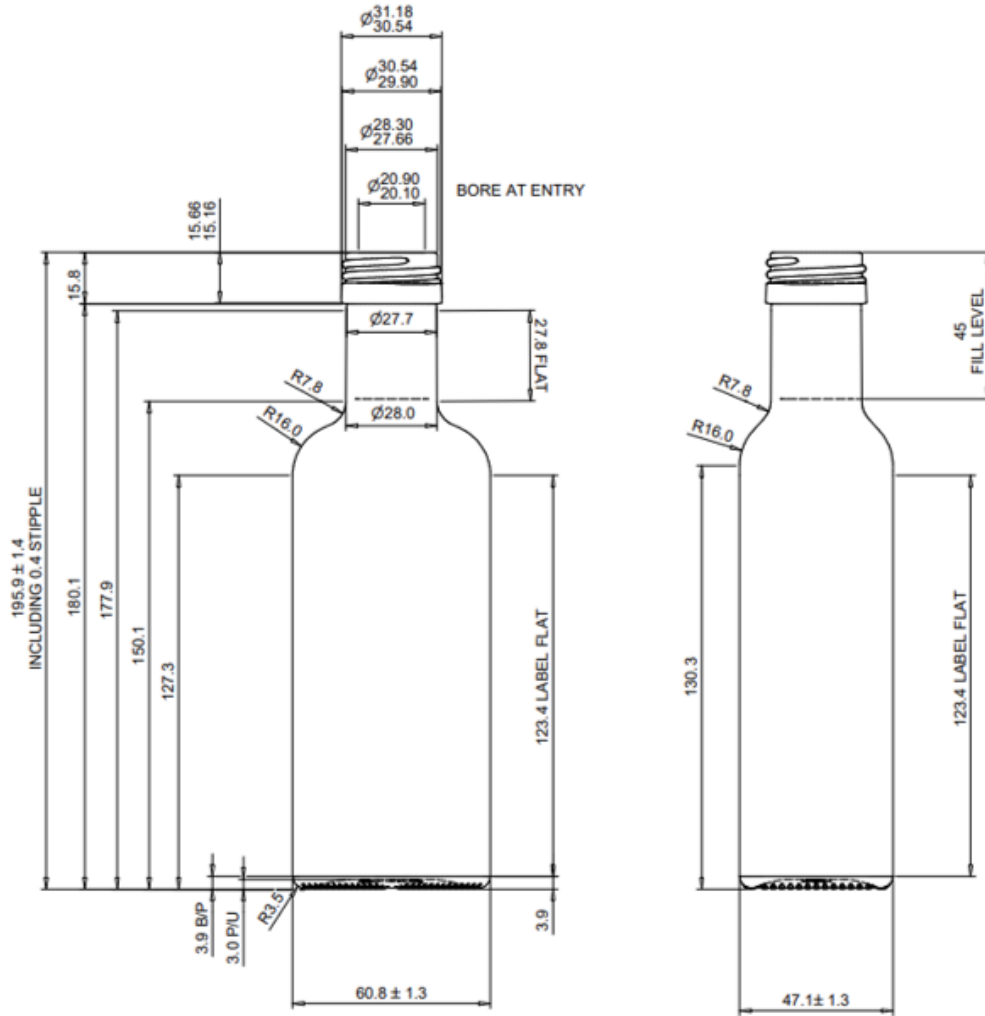

18

24

# HS FRENCH FLINT

THE GLASS CONTAINER SPECIALISTS

Product code	MAR220WF	Weight (approx.)	195.8g
Finish	31.5mm R3 (Screw Neck) ROPP	Brim-full capacity	
Capacity	220ml		