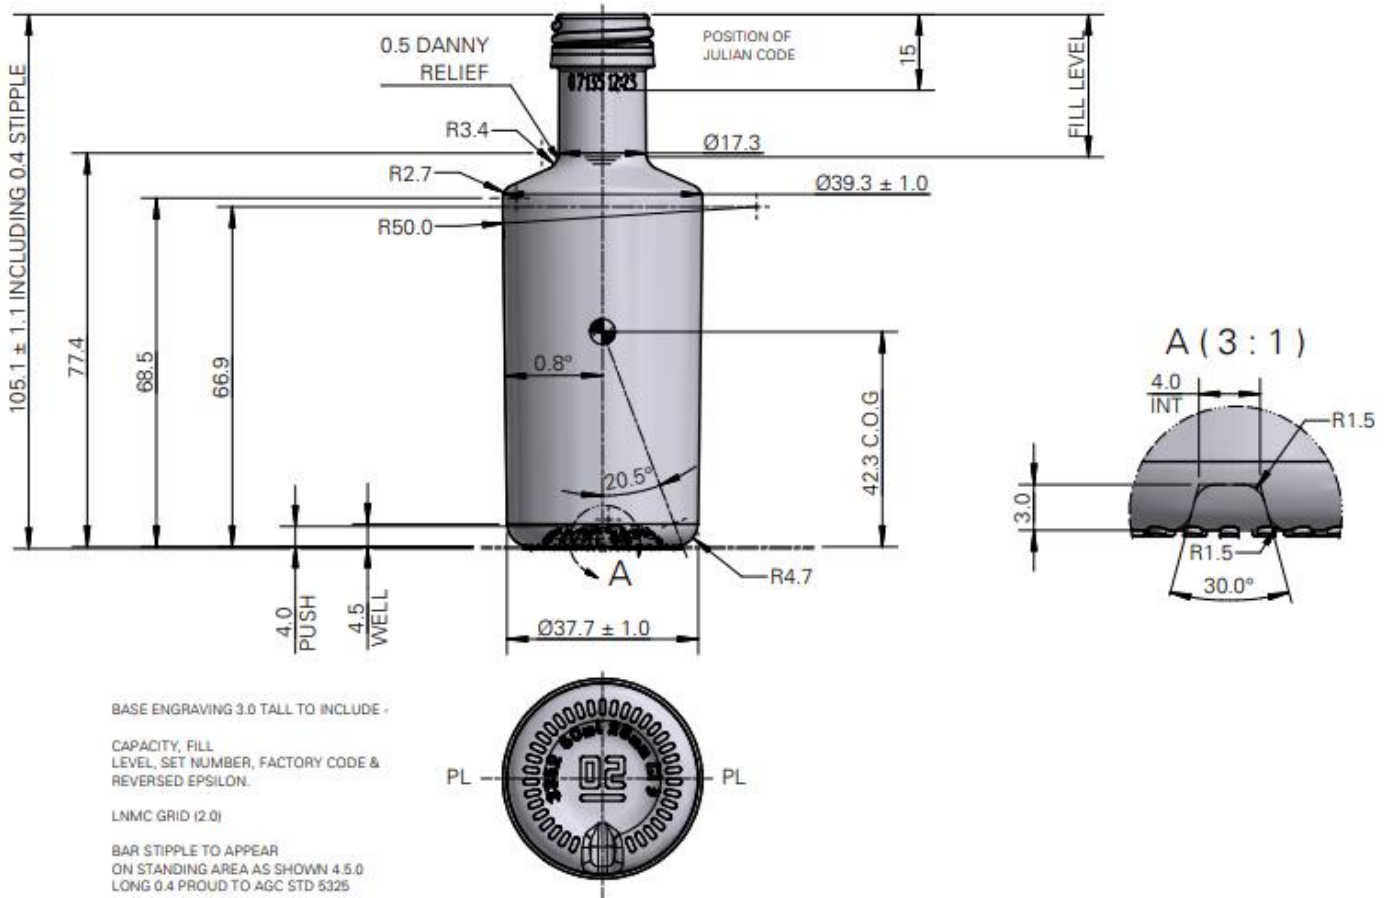

18

24

# HS FRENCH FLINT

THE GLASS CONTAINER SPECIALISTS

Product code	TITUS50	Weight (approx.)	90g
Finish	28mm	Brim-full Capacity	52.5ml
Capacity	50ml		