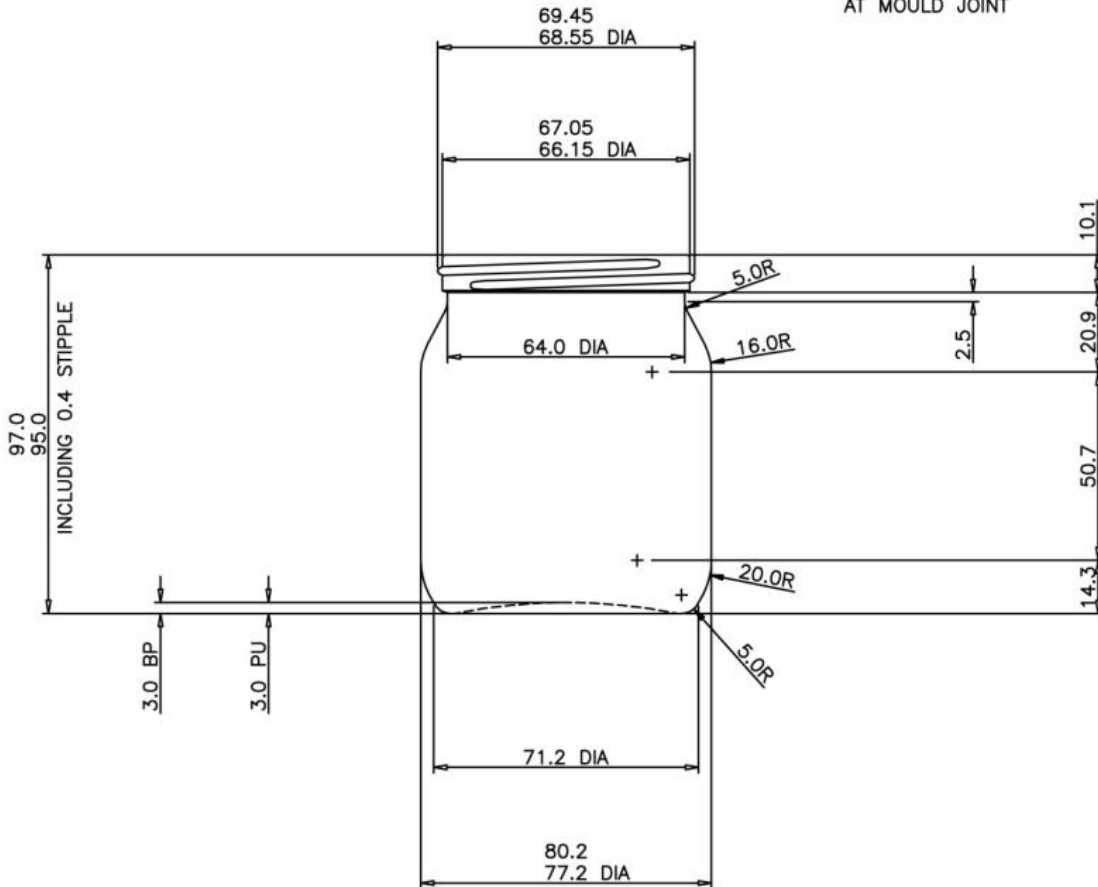

18

24

# HS FRENCH FLINT

THE GLASS CONTAINER SPECIALISTS

NECK DATA  
TO R3/70 SPECIFICATION 1 1/4 TURNS  
OF FULL THREAD DEPRESSED 0.2  
AT MOULD JOINT

Product code	HON1BR3B	Weight (approx.)	170g
Finish	Screw Neck	Brim-full Capacity	353.3 ml
Colour	White Flint	Height	96mm
Capacity	353ml	Pallet weight	624kg – may vary