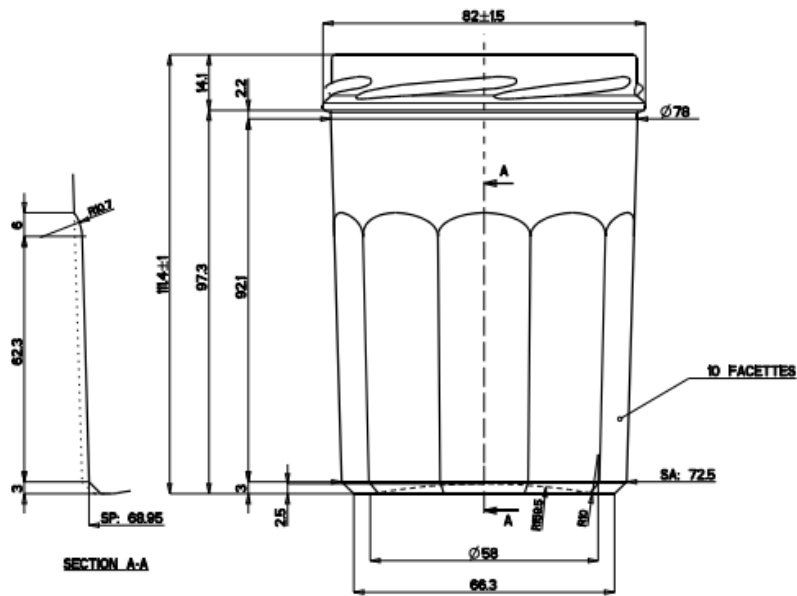

# HS FRENCH FLINT

THE GLASS CONTAINER SPECIALISTS

Product code	FAC385	Weight (approx.)	220g
Finish	82mm Twist off	Brim-full Capacity	385ml ± 8ml
Capacity	385ml		