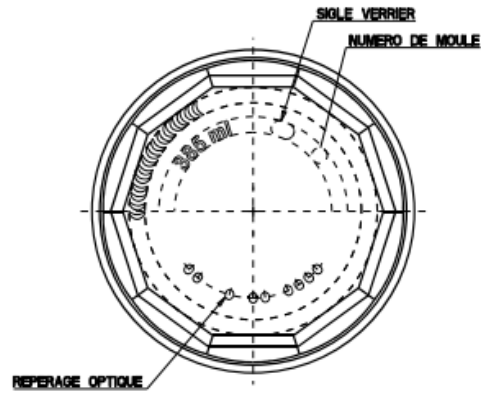

# HS FRENCH FLINT

THE GLASS CONTAINER SPECIALISTS

Product code	FAC385	Weight (approx.)	220g
Finish	82mm Twist off	Brim-full Capacity	385ml ± 8ml
Capacity	385ml		