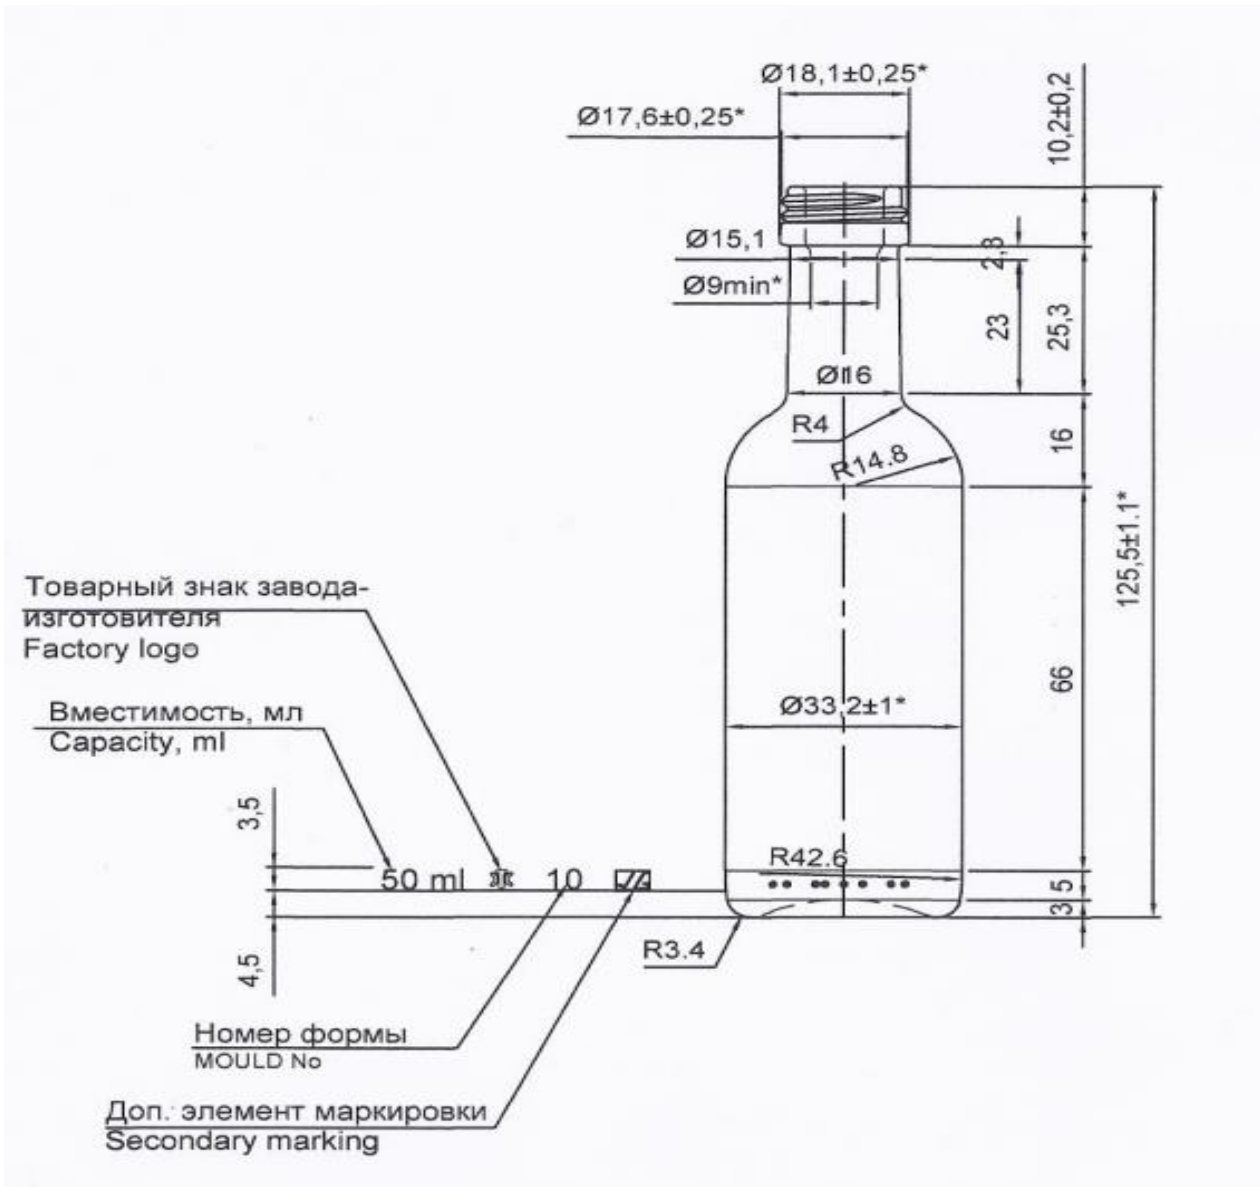

18

24

# HS FRENCH FLINT

THE GLASS CONTAINER SPECIALISTS

Product code	ESS4B	Weight (approx.)	70g
Finish	Screw neck	Brim-full Capacity	52 $\pm$ 1.5ml
Capacity	50ml		

18

24

**HS FRENCH FLINT**

**THE GLASS CONTAINER SPECIALISTS**