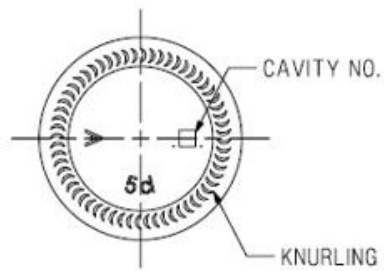

18

24

HS FRENCH FLINT

THE GLASS CONTAINER SPECIALISTS

FINISH DETAIL
SCALE 4:1

Product code	ESS1B	Weight (approx.)	70g
Finish	Screw neck	Brim-full Capacity	$53 \pm 3 \text{ml}$
Capacity	50ml		

18

24