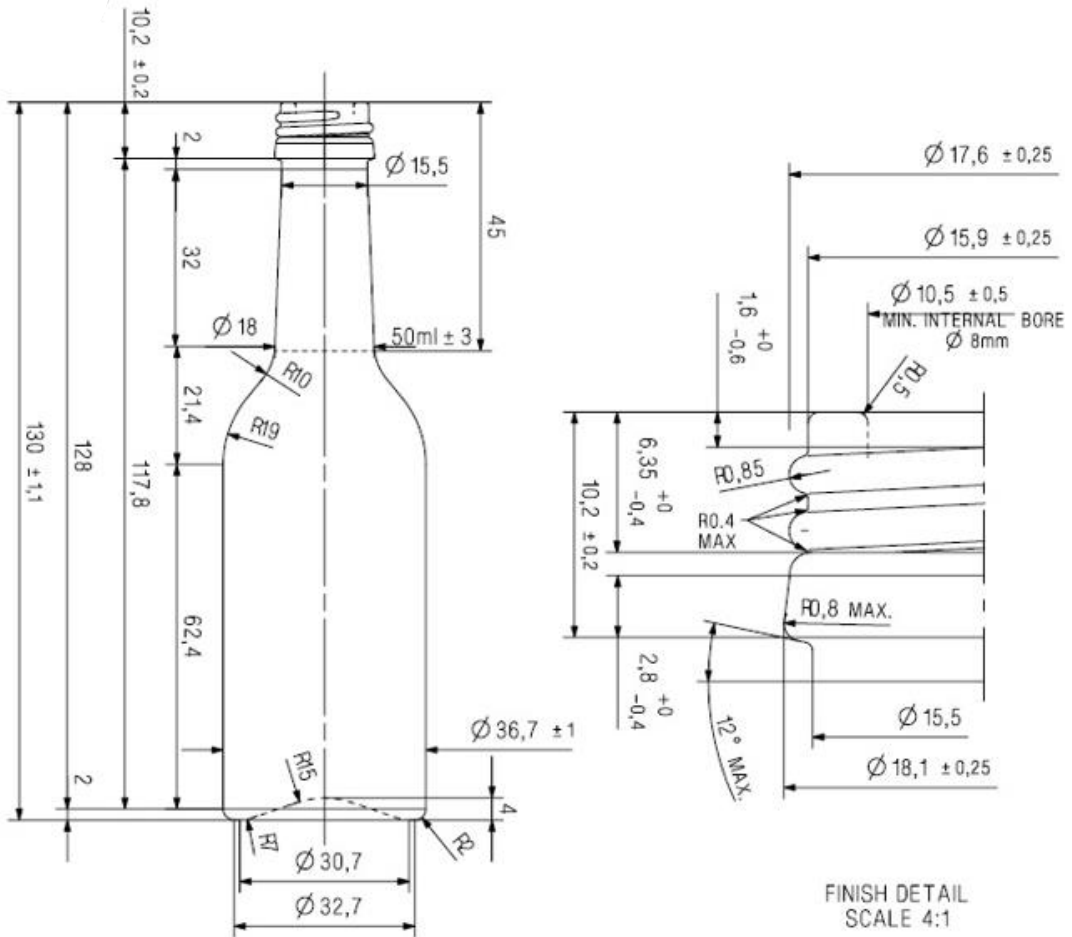

18

24

HS FRENCH FLINT

THE GLASS CONTAINER SPECIALISTS

FINISH DETAIL
SCALE 4:1

Product code	ESS1B	Weight (approx.)	70g
Finish	Screw neck	Brim-full Capacity	$53 \pm 3 \text{ml}$
Capacity	50ml		

18

24