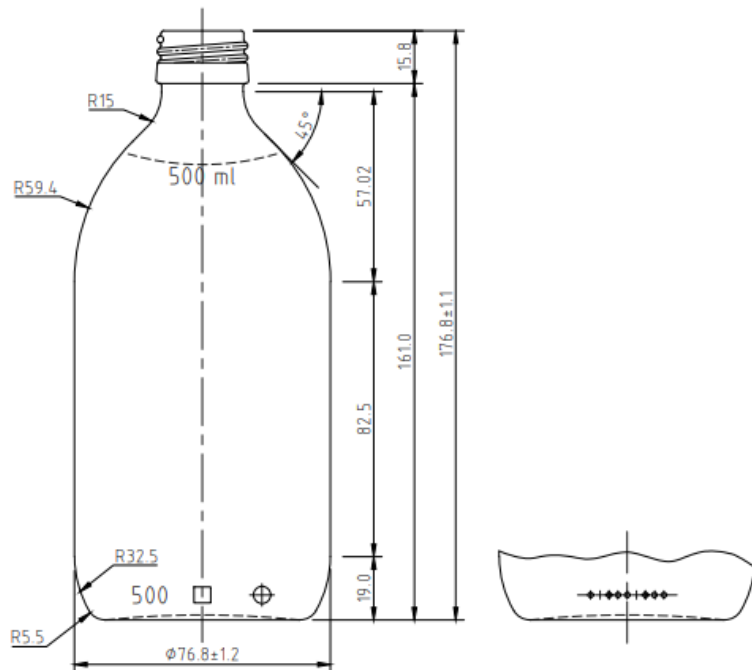

18

24

HS FRENCH FLINT

THE GLASS CONTAINER SPECIALISTS

Product code	AC500	Weight (approx.)	240g
Finish	28mm ROP	Brim-full Capacity	523.0ml +/- 7.7ml
Capacity	500ml		