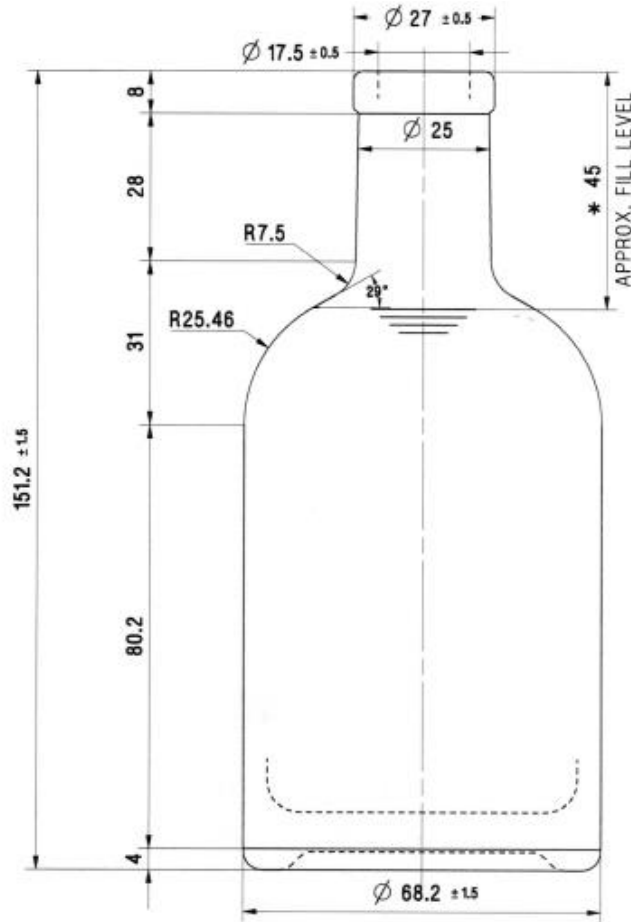

18

24

# HS FRENCH FLINT

THE GLASS CONTAINER SPECIALISTS

Product code	FEDI250	Weight (approx.)	310g		
Finish	Cork mouth	Height	$151.2 \pm 1.5$		
Capacity	250ml				