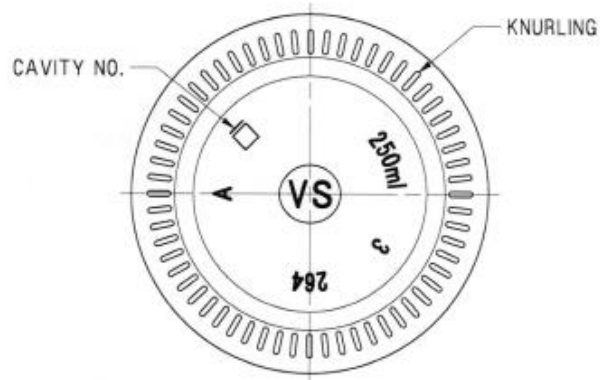

# HS FRENCH FLINT

THE GLASS CONTAINER SPECIALISTS

Product code	FEDI250	Weight (approx.)	310g		
Finish	Cork mouth	Height	$151.2 \pm 1.5$		
Capacity	250ml				