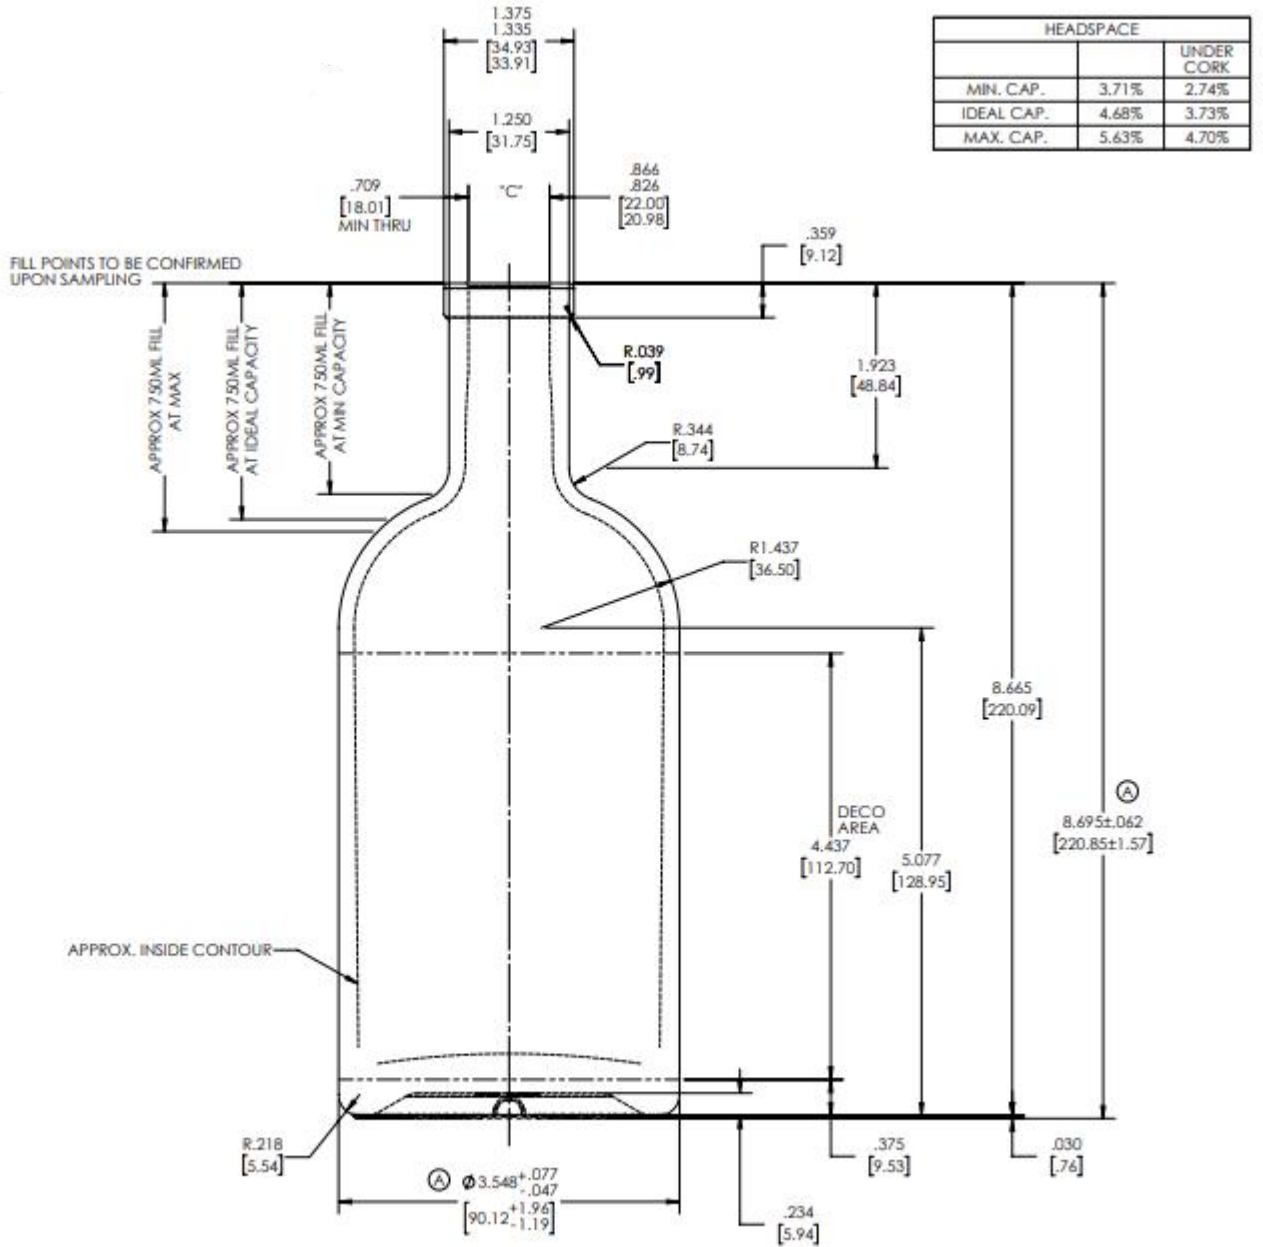

18 24

HS FRENCH FLINT

THE GLASS CONTAINER SPECIALISTS

Product code	NORD700	Weight (approx.)	698g
Finish	CORK MOUTH	Brim-full Capacity	734.4cc +/- 7.4cc
Capacity	700ml		